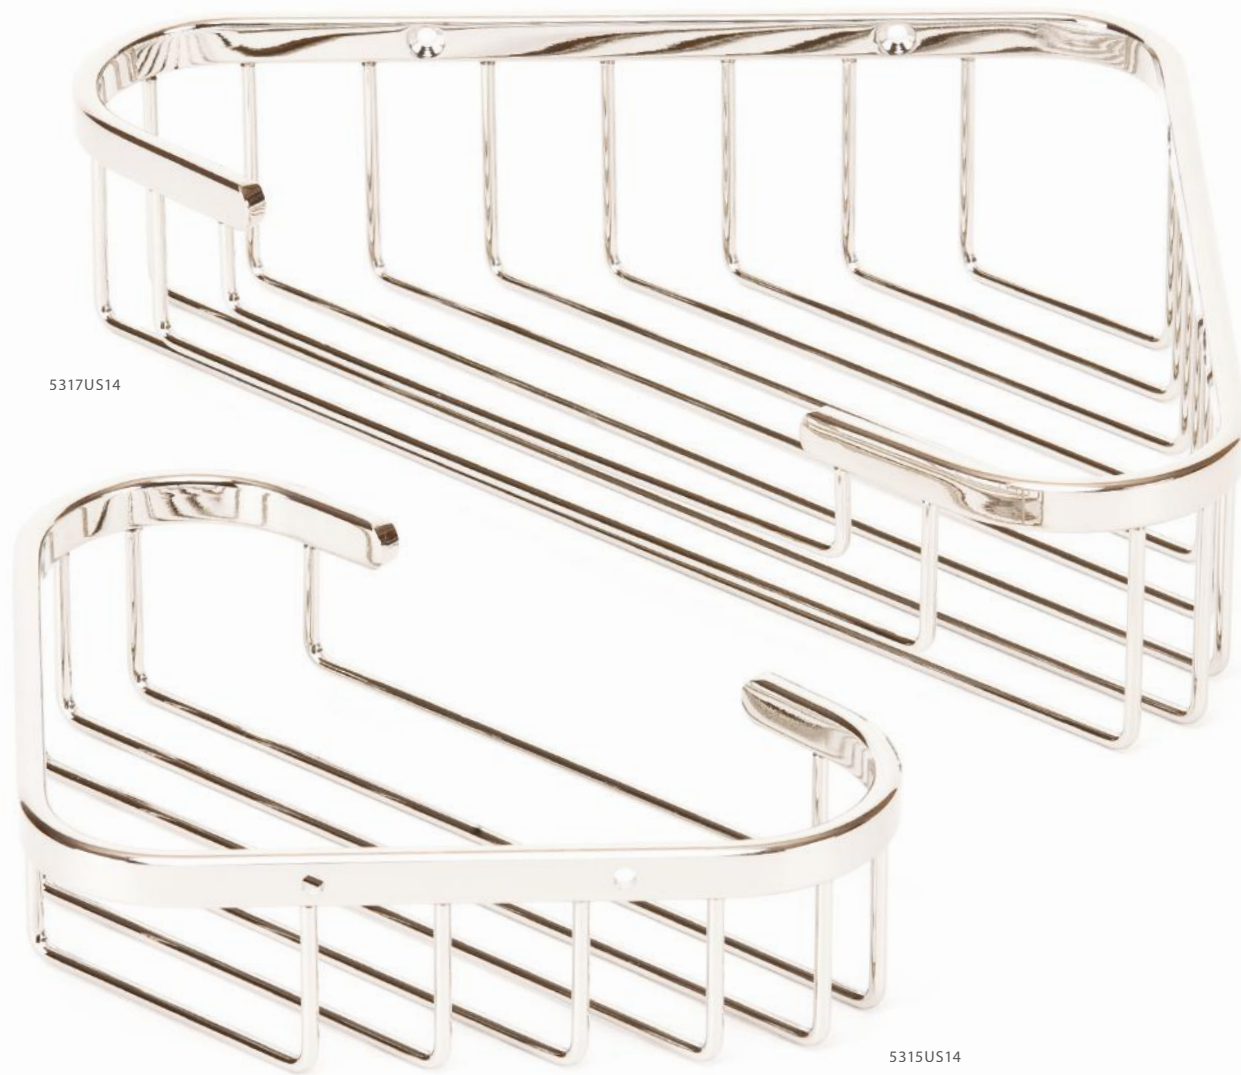

BaTH

SHOWER BASKETS | GRAB BARS

R. Christensen
Premium Hardware Since 1879

2495 Main Street, Suite 111 | Buffalo, NY
Phone: 800.333.0578 | Fax: 716.833.2402
Email: Info@RChristensen.com

Look for R. Christensen ® on the Berenson ® Houzz, Facebook, Twitter and Pinterest pages

© 2015 Berenson Corp.

15.4

R. Christensen
Premium Hardware Since 1879

SHOWER BASKETS | STAINLESS STEEL

DESCRIPTION	W	D	H	BRUSHED NICKEL	POLISHED CHROME	POLISHED NICKEL	OIL RUBBED BRONZE
8-1/2" Corner Shower Basket	8-1/2	6-5/16	2	5315US15	5315US26	5315US14	5315US10B
12-5/16" Corner Shower Basket	12-5/16	9-3/8	2-5/16	5317US15	5317US26	5317US14	5317US10B

GRAB BARS | STAINLESS STEEL

DESCRIPTION	W	D	H	BRUSHED STAINLESS	POLISHED STAINLESS	OIL RUBBED BRONZE
12" Grab Bar	15-3/16	3-1/4	3-1/16	6412US15	6412US26	6412US10B
16" Grab Bar	19-3/16	3-1/4	3-1/16	6416US15	6416US26	not available
18" Grab Bar	21-3/16	3-1/4	3-1/16	6418US15	6418US26	6418US10B
24" Grab Bar	27-3/16	3-1/4	3-1/16	6424US15	6424US26	6424US10B
36" Grab Bar	39-3/16	3-1/4	3-1/16	6436US15	6436US26	6436US10B
42" Grab Bar	45-3/16	3-1/4	3-1/16	6442US15	6442US26	special order