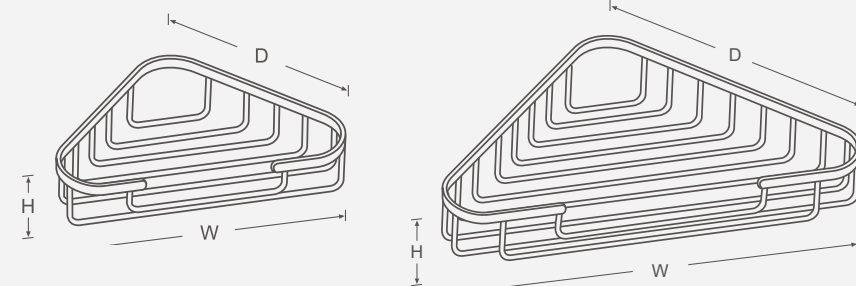

© 2015 Berenson Corp.

15.4

R. Christensen
Premium Hardware Since 1879

SHOWER BASKETS | STAINLESS STEEL

DESCRIPTION	W	D	H	BRUSHED NICKEL	POLISHED CHROME	POLISHED NICKEL	OIL RUBBED BRONZE
8-1/2" Corner Shower Basket	8-1/2	6-5/16	2	5315US15	5315US26	5315US14	5315US10B
12-5/16" Corner Shower Basket	12-5/16	9-3/8	2-5/16	5317US15	5317US26	5317US14	5317US10B