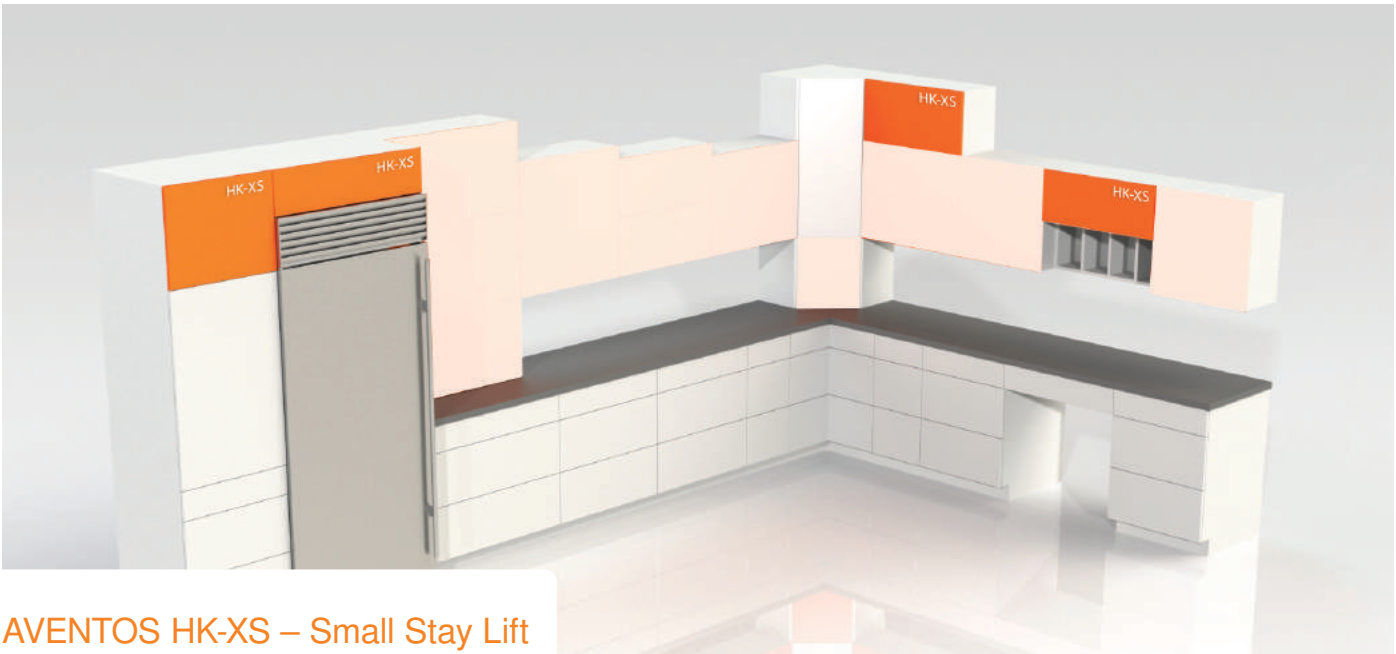

AVENTOS HK-XS

An excellent choice for wall cabinets

Because AVENTOS cabinet doors open upwards, they provide an excellent view into the cabinet interior. This enables comfortable and ergonomic access to storage items. The kitchen user retains freedom of motion by keeping the cabinet door out of the way.

The AVENTOS program opens up a whole new world of design possibilities for kitchens and office spaces. Even wide doors can be accommodated allowing upper cabinets to mirror the same look as wide base cabinets to create a uniform look.

AVENTOS HK-XS – Small Stay Lift

- Offers a high level of design freedom for small top wall cabinets thanks to its narrow style
- Cabinets with low internal depths can also be equipped
- For large and heavy fronts, attach a lift mechanism to both sides of the cabinet
- Can be installed in cabinets with depth as shallow as 5"